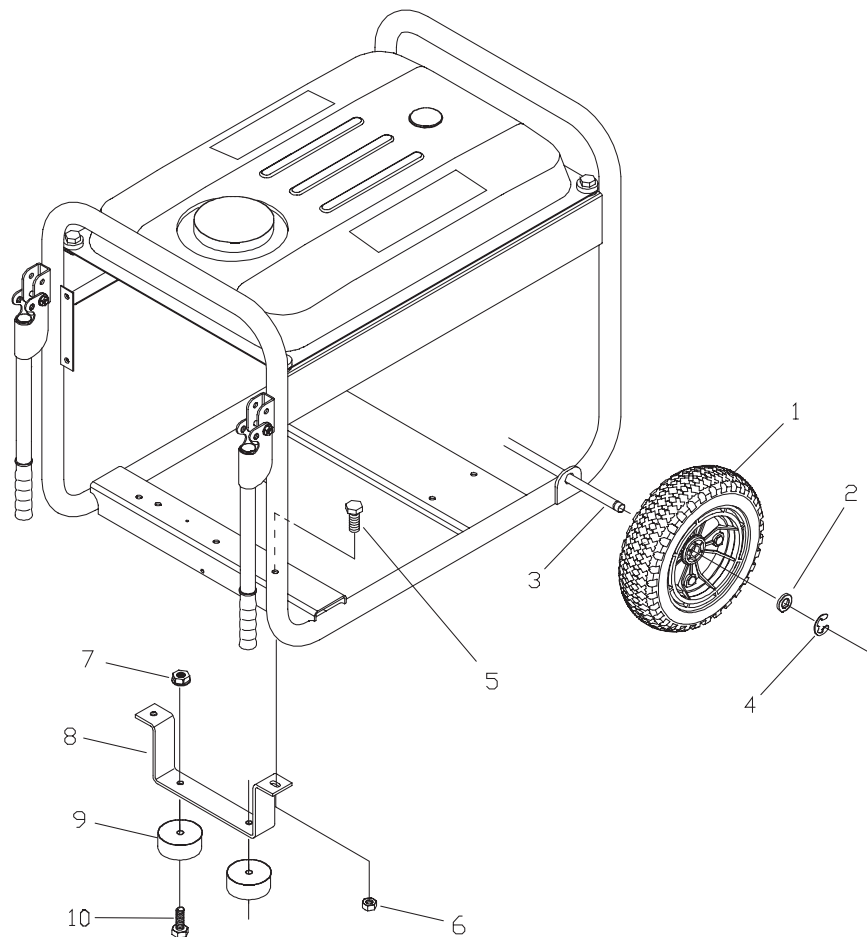

EXPLODED VIEW AND PARTS LIST - WHEEL KIT

Item	Part #	Description
1	196517GS	WHEEL
2	*	WASHER, 5/8"
3	191267RGS	AXLE, 5/8"
4	191265GS	E-RING
5	*	HHCS, M8 1.25 x 20
6	67989GS	NUT, M8, Flange Serrated
7	77395GS	NUT, M6 Flange Lock
8	198629GS	ASSY, Support (Includes Item 9)
9	87841GS	MOUNT, Vibration
10	*	HHCS, M6 - 1.0 x 16

* - Items without part numbers are common fasteners and are available at your local hardware store.